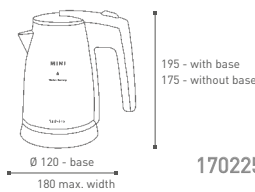

170225

chrom gebürstet/schwarz
brushed chrome/black