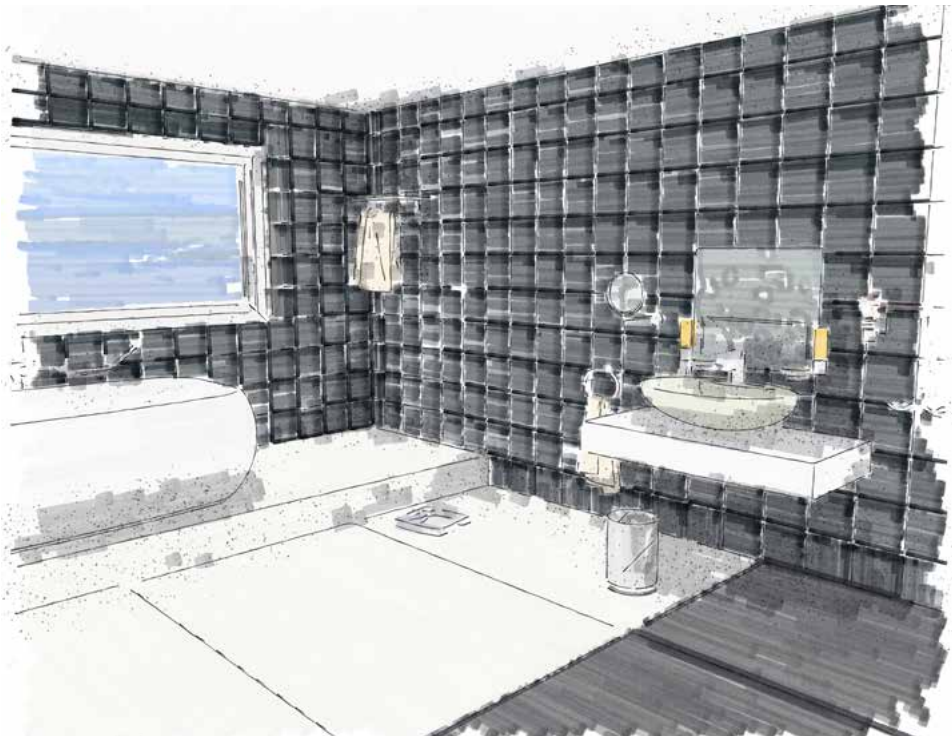

030479

Seifenhalter
Soap Dish
Satinirtes Glas - Iced Glass