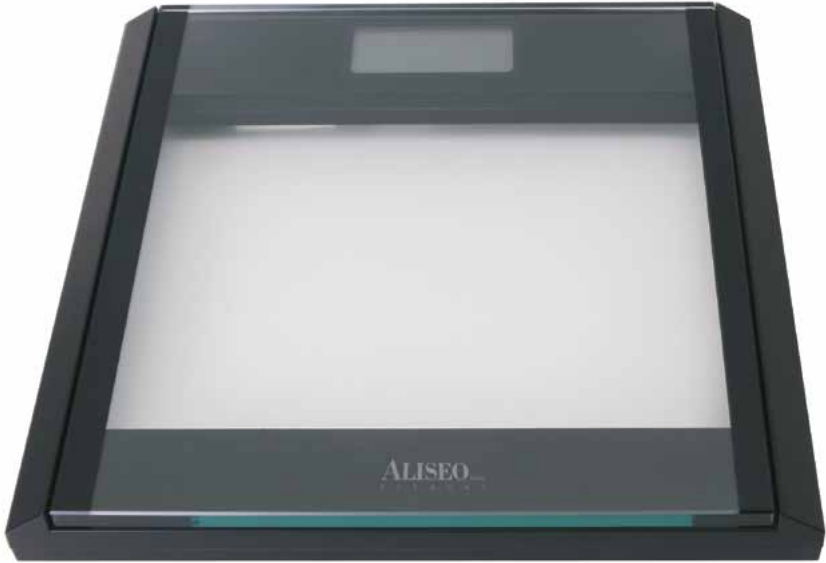

Mechanical - Extra Large
Comfortable platform
Fog-free glass lens
Durable construction
Capacity max. 160 kg
Graduation 500 g
Display kg and lbs
Material: metal / corrosion
resistant enamelled coating

435  |
320 | 68