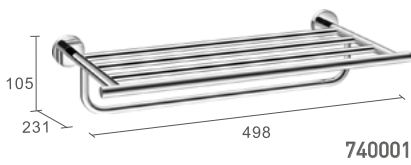

740017
Reserverollenhalter
Spare Roll Holder

740001