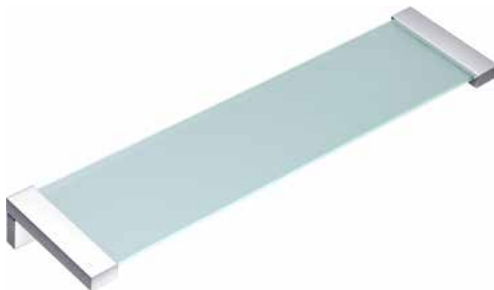

Seifenhalter
Soap Dish
Satinieretes Glas - Iced Glass

730006

Glashalter
Glass Holder
Satinieretes Glas - Iced Glass

730003

Glasablage
Glass Shelf
Satinieretes Glas - Iced Glass

730016

730001

730010