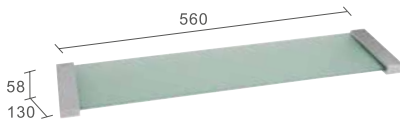

730002

730011

730003