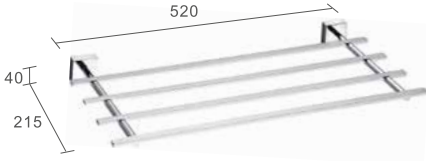

Seifenhalter
Soap Dish
Satinieretes Glas - Iced Glass

730006

Glashalter
Glass Holder
Satinieretes Glas - Iced Glass

730003

Glasablage
Glass Shelf
Satinieretes Glas - Iced Glass

730016

730001

730010