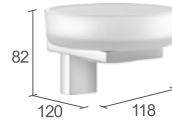

Seifenhalter
Soap Dish
Satinieretes Glas - Iced Glass

730006

Glashalter
Glass Holder
Satinieretes Glas - Iced Glass

730003

Glasablage
Glass Shelf
Satinieretes Glas - Iced Glass

730016

730001

730010