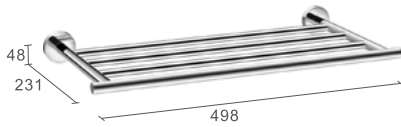

740021

740004