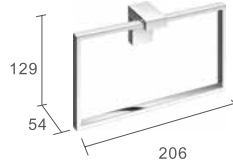

Seifenhalter
Soap Dish
Satinieretes Glas - Iced Glass

730006

Glashalter
Glass Holder
Satinieretes Glas - Iced Glass

730003

Glasablage
Glass Shelf
Satinieretes Glas - Iced Glass

730016

730001

730010