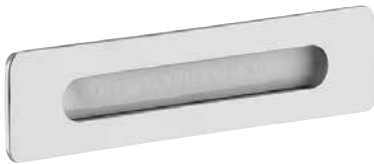

Toilet Roll Holder  
With shelf for mobile phones  
Stainless steel, shiny finish

030447 - horizontal

030495 - vertical

Einbau-Papierrollenhalter  
Messing, verchromt  
Built-in Toilet Roll Holder  
Brass, chrome finish

740018

WC-Bürstengarnitur. Standmodell  
Edelstahl verchromt  
Toilet Brush Holder. Free standing  
Stainless steel, chrome finish

030416

Wäscheleine  
Messing, verchromt  
Clothes Line  
Brass, chrome finish

**030174**

Kosmetiktuchspender  
ABS-Kunststoff, verchromt  
Tissue Dispenser  
ABS-plastic, chrome finish

**030628**

Hygienebaghalter  
Kunststoff, verchromt  
Sanitary Bag Dispenser  
Plastic, chrome finish

## BUILT-IN

030449

Einbau- Kosmetiktuchspender  
Messing, verchromt

Built-in Tissue Dispenser  
Brass, chrome finish

030415

Einbau- Kosmetiktuchspender  
Messing, verchromt

Built-in Tissue Dispenser  
Brass, chrome finish