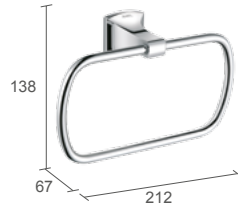

780007
Reserverollenhalter
Spare Roll Holder

780003