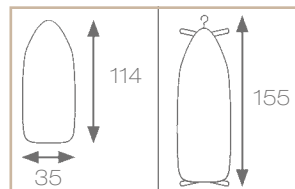

Für Sahara oder SteamWorks
Hotel-Bügeleisen

For Sahara or SteamWorks
Hotel Irons

E-ZEE CONCEPT

Bügelbrett mit Bügeleisenablage
Feuerfester, gepolsterter Bezug
Höhenverstellbar bis 89 cm
Stabiles Gestell mit Transportsicherung
Material Gestell: Stahlrohr
Pulverbeschichtung, silber

Ironing board with iron rest
Anti-Fire cover with foam underlay
Height adjustable up to 89 cm
Sturdy frame with transport safety lock
Material legs: tubular steel
Powder coated silver finish

Gewicht / Weight

Bügelbrett / Board E-Zee	4,7 kg
Bügeleisen / Iron Sahara	0,8 kg
Bügeleisen / Iron SteamWorks	1,1 kg

160176 E-ZEE SAHARA
Bügelbrett mit Trockenbügeleisen
Ironing board with dry iron

160168 E-ZEE STEAMWORKS
Bügelbrett mit Dampfbügeleisen
Ironing board with steam iron

160149 E-ZEE
Bügelbrett
Ironing board